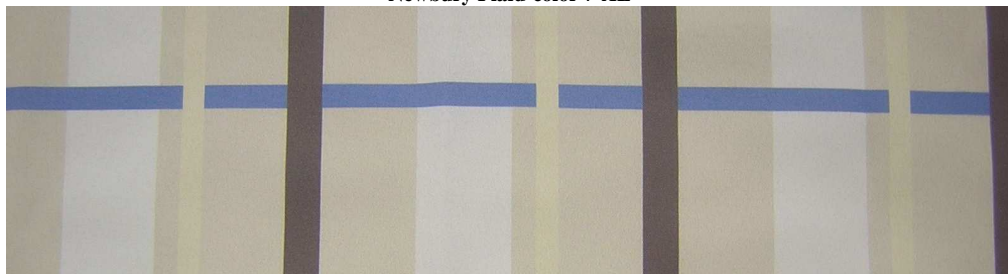

F A B T E X

**COUNTRY INN & SUITES
BLUE SCHEME**

DUVET COVER
Beacon-color Mineral Blue

DUVET COVER
Countryside-color Mineral Blue

DUSTSKIRT
Alex Rib III-Color Blue-AL

CORNICE/DRAPERY
Newbury Plaid-color 7-AL

F A B T E X

**COUNTRY INN & SUITES
GREEN SCHEME**

**DUVET COVER
Beacon-color Pesto**

**DUVET COVER
Countryside-color Pesto**

**DUSTSKIRT
New Dream Plaid-color Green-AL**

**CORNICE / DRAPERY
Justin Plaid-color CAD.1-31483**

F A B T E X

**COUNTRY INN & SUITES
RED SCHEME**

**DUVET COVER
Beacon-color Baked Apple E**

**DUVET COVER
Countryside-color Baked Apple E**

**DUSTSKIRT
Alex Rib III-color Red-AL**

**CORNICE / DRAPERY
Justin Plaid-color 37-AL**