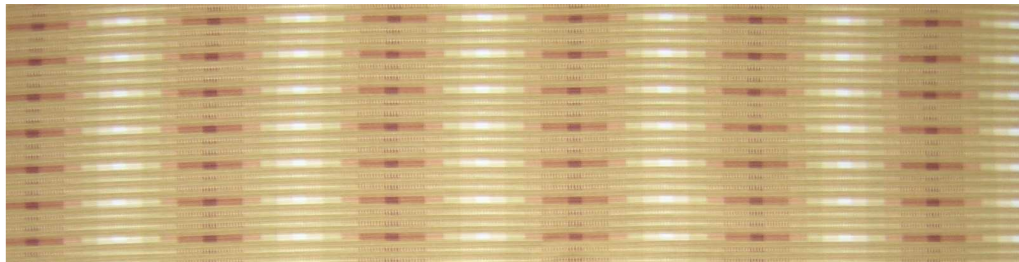

F A B T E X

**COUNTRY INN & SUITES
BLUE SCHEME**

DUVET COVER
Beacon-color Mineral Blue

DUVET COVER
Countryside-color Mineral Blue

DUSTSKIRT
Alex Rib III-Color Blue-AL

CORNICE/DRAPERY
Newbury Plaid-color 7-AL

F A B T E X

**COUNTRY INN & SUITES
GREEN SCHEME**

**DUVET COVER
Beacon-color Pesto**

**DUVET COVER
Countryside-color Pesto**

**DUSTSKIRT
New Dream Plaid-color Green-AL**

**CORNICE / DRAPERY
Justin Plaid-color CAD.1-31483**

**DUVET COVER
Countryside-color Orange/Rust**

**DUSTSKIRT
Alex Rib III-color Orange-AL**

**CORNICE / DRAPERY
New Olivia Ombre II-color CAD.1-31484**

111 Woodbine Lane, Danville, PA 17821 Tel 800.778.2791 Fax 800.532.2839
PENNSYLVANIA NORTH CAROLINA CALIFORNIA

F A B T E X

**COUNTRY INN & SUITES
RED SCHEME**

**DUVET COVER
Beacon-color Baked Apple E**

**DUVET COVER
Countryside-color Baked Apple E**

**DUSTSKIRT
Alex Rib III-color Red-AL**

**CORNICE / DRAPERY
Justin Plaid-color 37-AL**